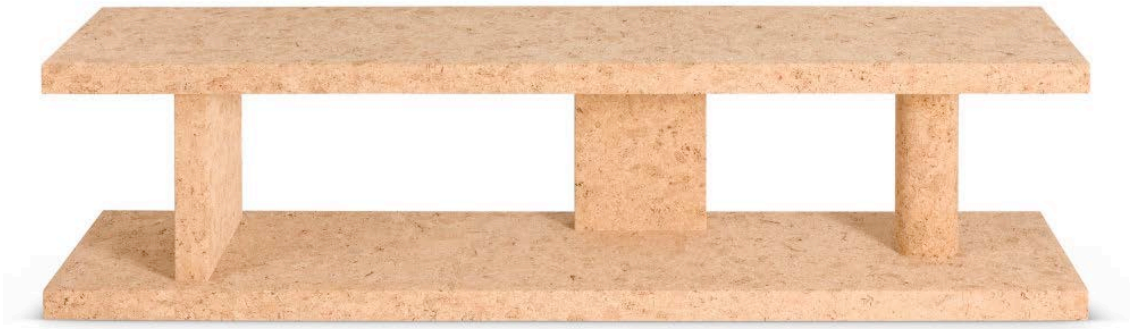

JASPER MORRISON

Cork Shelf D, 2019

cork

19 3/4 x 74 3/4 x 15 3/4 inches

50.2 x 189.9 x 40 cm

Edition of 8 + 2 APs + 2 Ps

(PKE 25217)

Alternative views of the present work