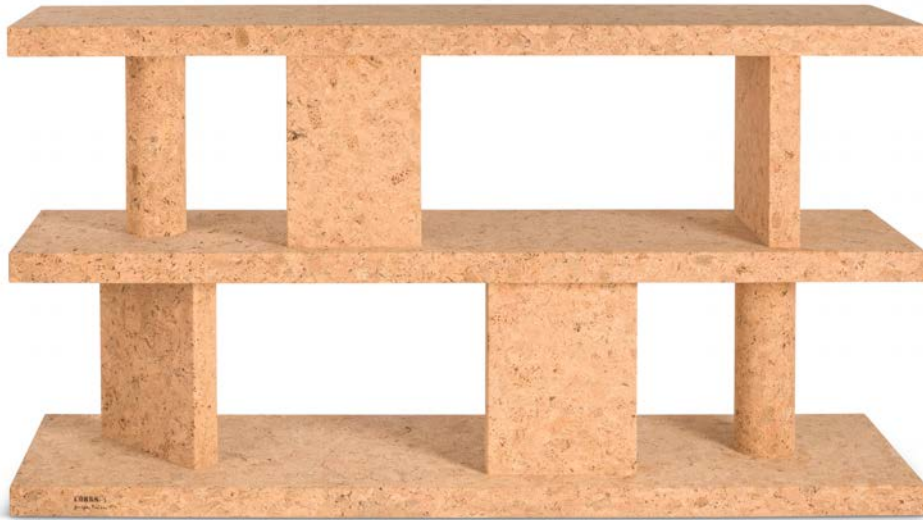

JASPER MORRISON

Cork Shelf C, 2019

cork

37 1/4 x 68 3/4 x 17 1/4 inches

94.6 x 174.6 x 43.8 cm

Edition of 8 + 2 APs + 2 Ps

(PKE 25216)

Alternative views of the present work

Installation view of the present work