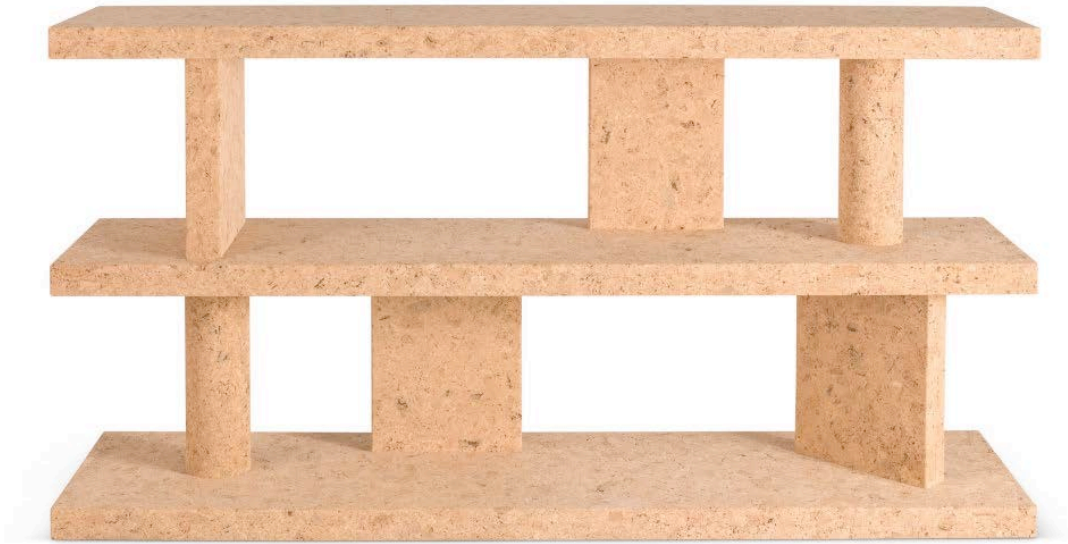

JASPER MORRISON

Cork Shelf C, 2019

cork

37 1/4 x 68 3/4 x 17 1/4 inches

94.6 x 174.6 x 43.8 cm

Edition of 8 + 2 APs + 2 Ps

(PKE 25216)

Alternative views of the present work

Installation view of the present work